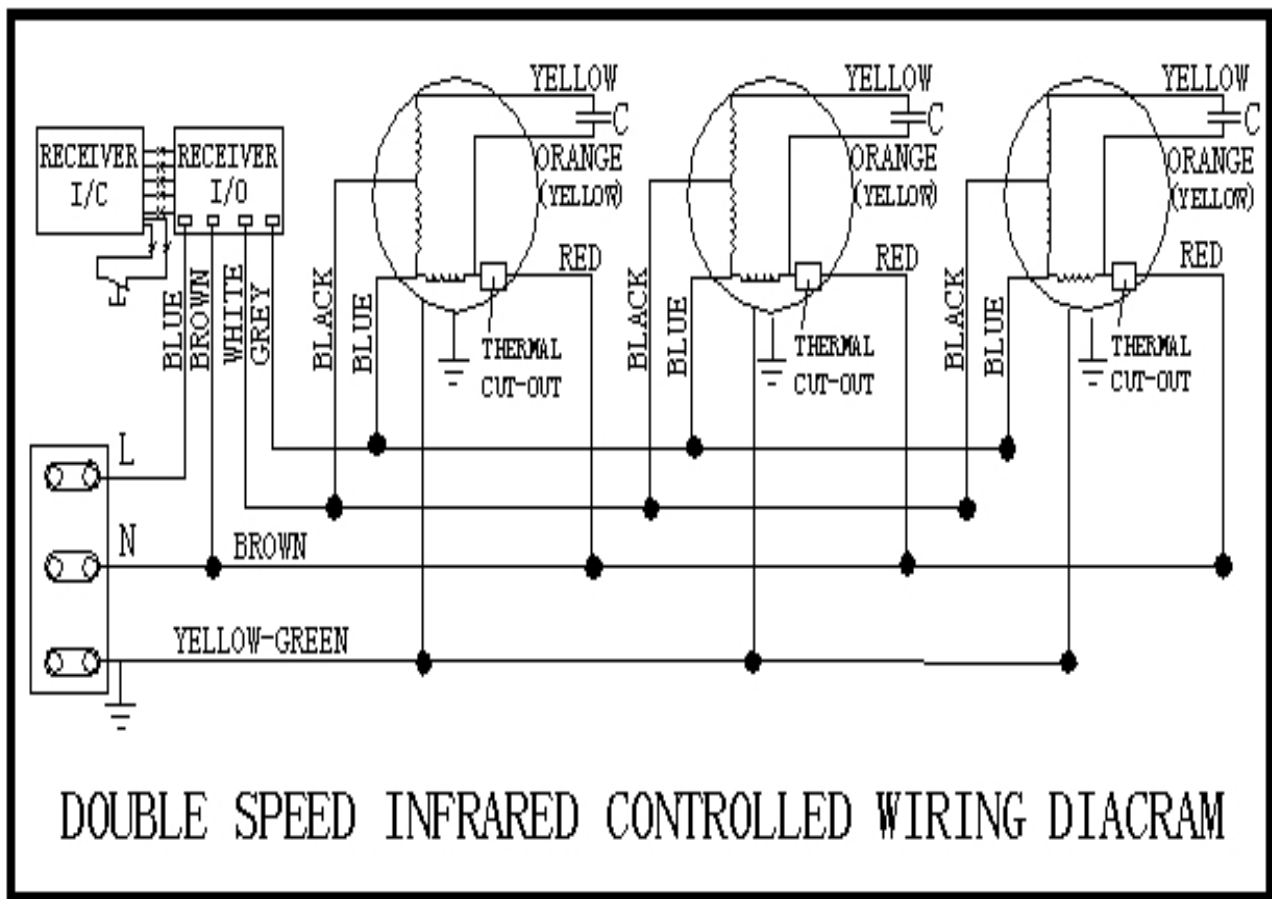

FM-3510-L/Y

FM-3512-L/Y

FM-3515-L/Y

FM-3518-L/Y

FM-3520-L/Y

4、 TECHNICAL PARAMETER

Model	DIMENSIONS	Input power (W)		Single Phase	Air speed (m/s)		Air Volume Hi-low		Air pressure noise @ 1 metre	Weight
		High	low		240v	Low	High	m3/hr		
FM3509	900 X 230 X 215	230W	200W	240v	13	16	1100- 900	305	52-49	13
FM3512	1200 X 230 X 215	290W	260W	240v	13	16	1500-1200	416	53-50	16
FM3515	1500 X 230 X 215	380W	350W	240v	13	16	1900-1500	527	55-52	20
FM3518	1800 X 230 X 215	450W	420W	240v	13	16	2280-1800	633	57-55	24
FM3520	2000 x 230 x 215	470W	440W	240v	13	16	2520-2100	722	58-56	27

5、 ELECTRIC WORK

6、 OPERATION

6.1 Turn on the power switch

6.2 Select the best speed : High[H]、 Low[L]

6.3 According to the installation place to adjust the wind direction parts to obtain the best effect.

Don't allow water or anything enter the motor.

f)、 When power supply comes from socket, the plug must accord with IEC335-1. When the power cord is connected with charging line directly, all polarity switches that the contact gap is 3mm at least must be installed in the charging line.